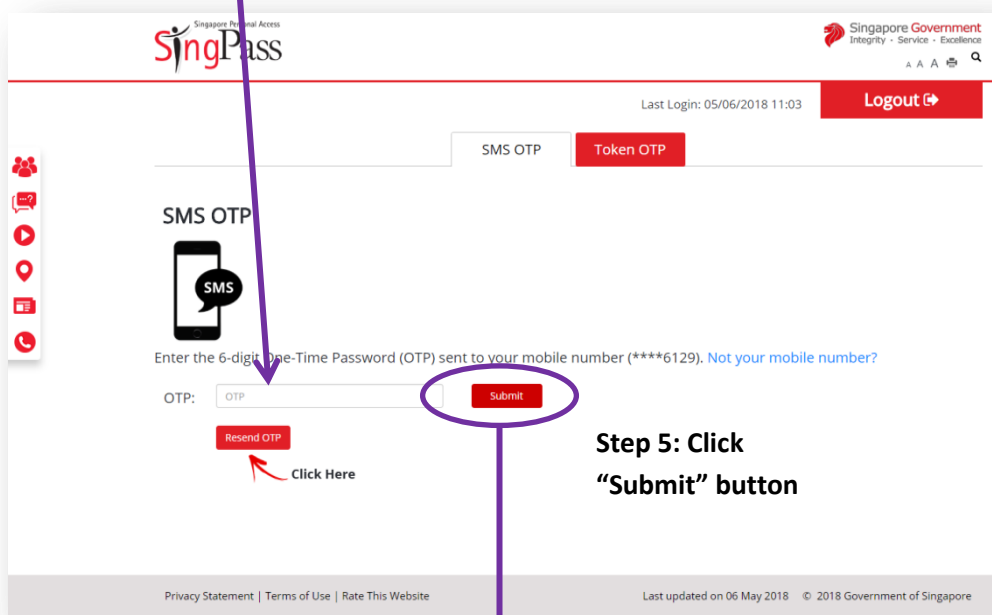

Step 1: Click "Login using SingPass" button

Step 2: Fill in SingPass ID and SingPass Password

Step 3: Click "Login" button

2-Factor Authentication

Step 4: Fill in the OTP sent to your mobile number

SMS OTP

OR

Token OTP

Step 4: Click on "Token OTP" tab

Login Successfully!