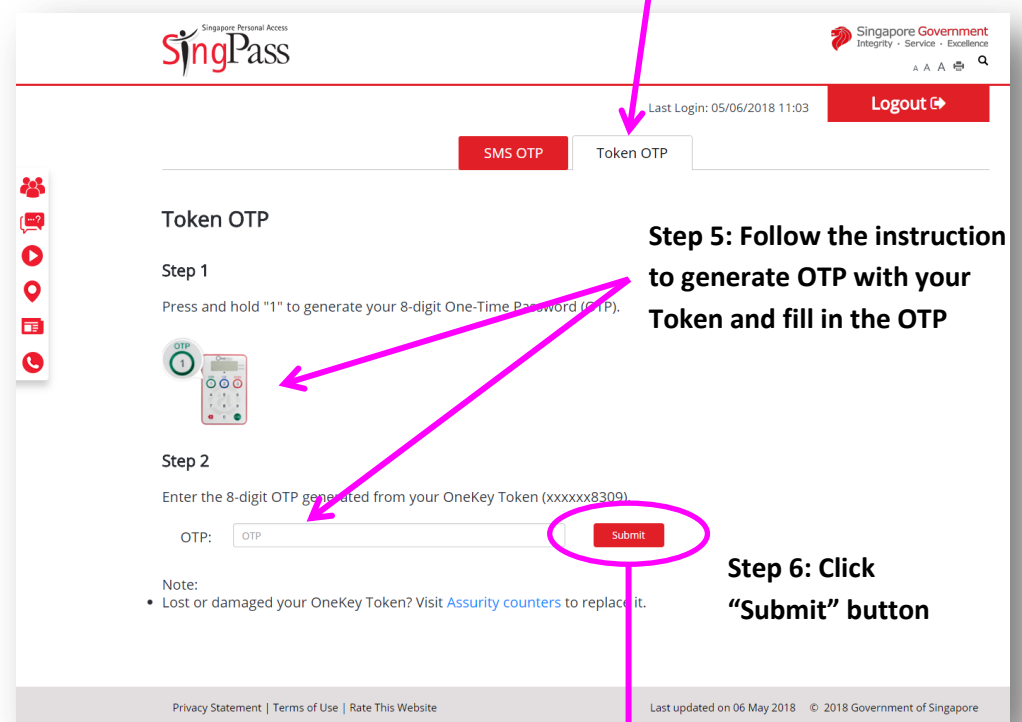

Step 1: Click "Login using SingPass" button

Step 2: Fill in SingPass ID and SingPass Password

Step 3: Click "Login" button

2-Factor Authentication

Step 4: Fill in the OTP sent to your mobile number

SMS OTP

OR

Token OTP

Step 4: Click on "Token OTP" tab

Login Successfully!