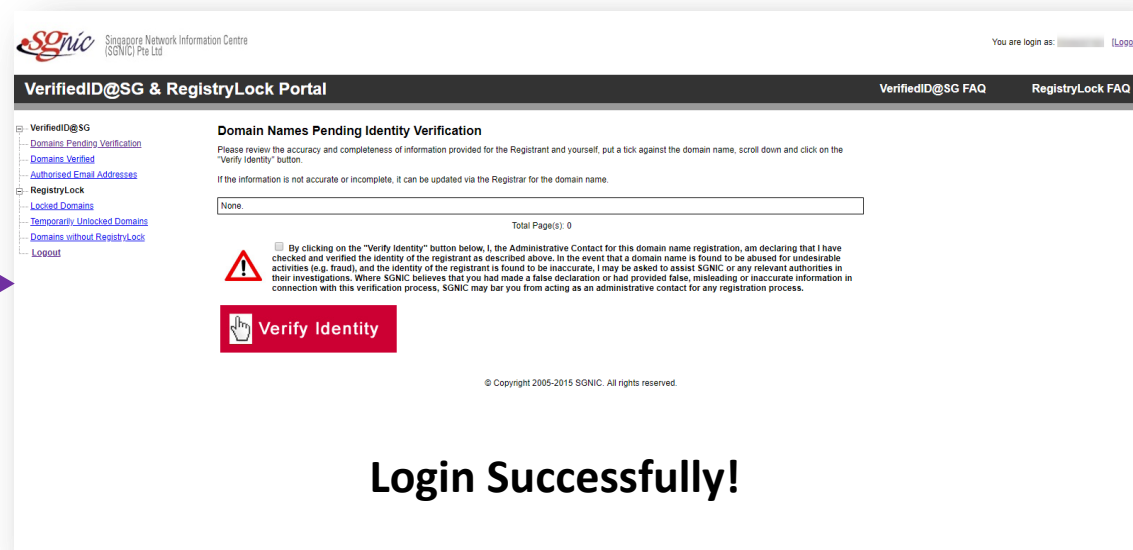

Login Successfully!