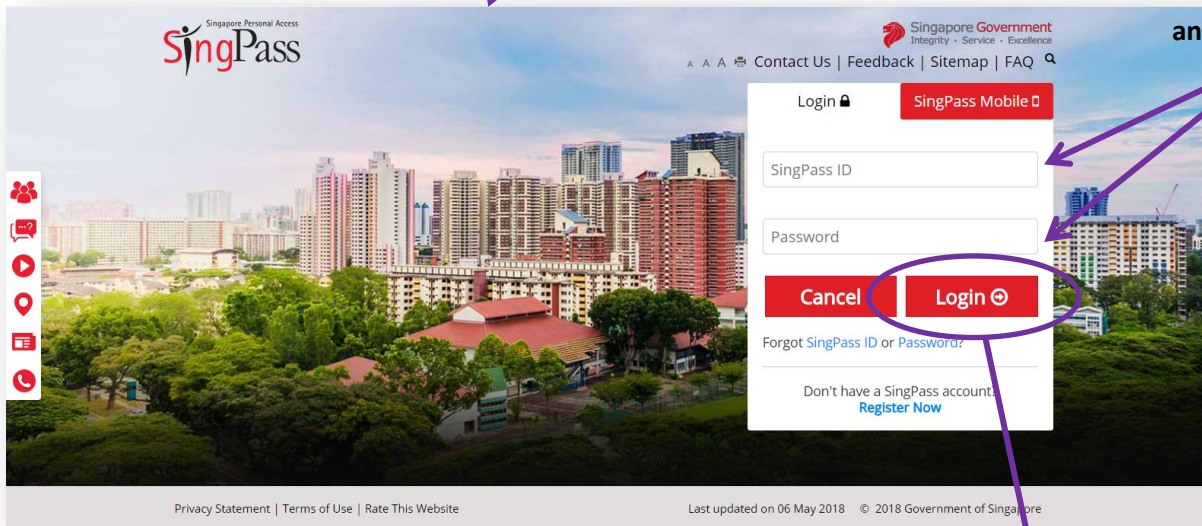

Step 1: Click "Login using SingPass" button

Step 2: Fill in SingPass ID and SingPass Password

Step 3: Click "Login" button

2-Factor Authentication

Step 4: Fill in the OTP sent to your mobile number

SMS OTP